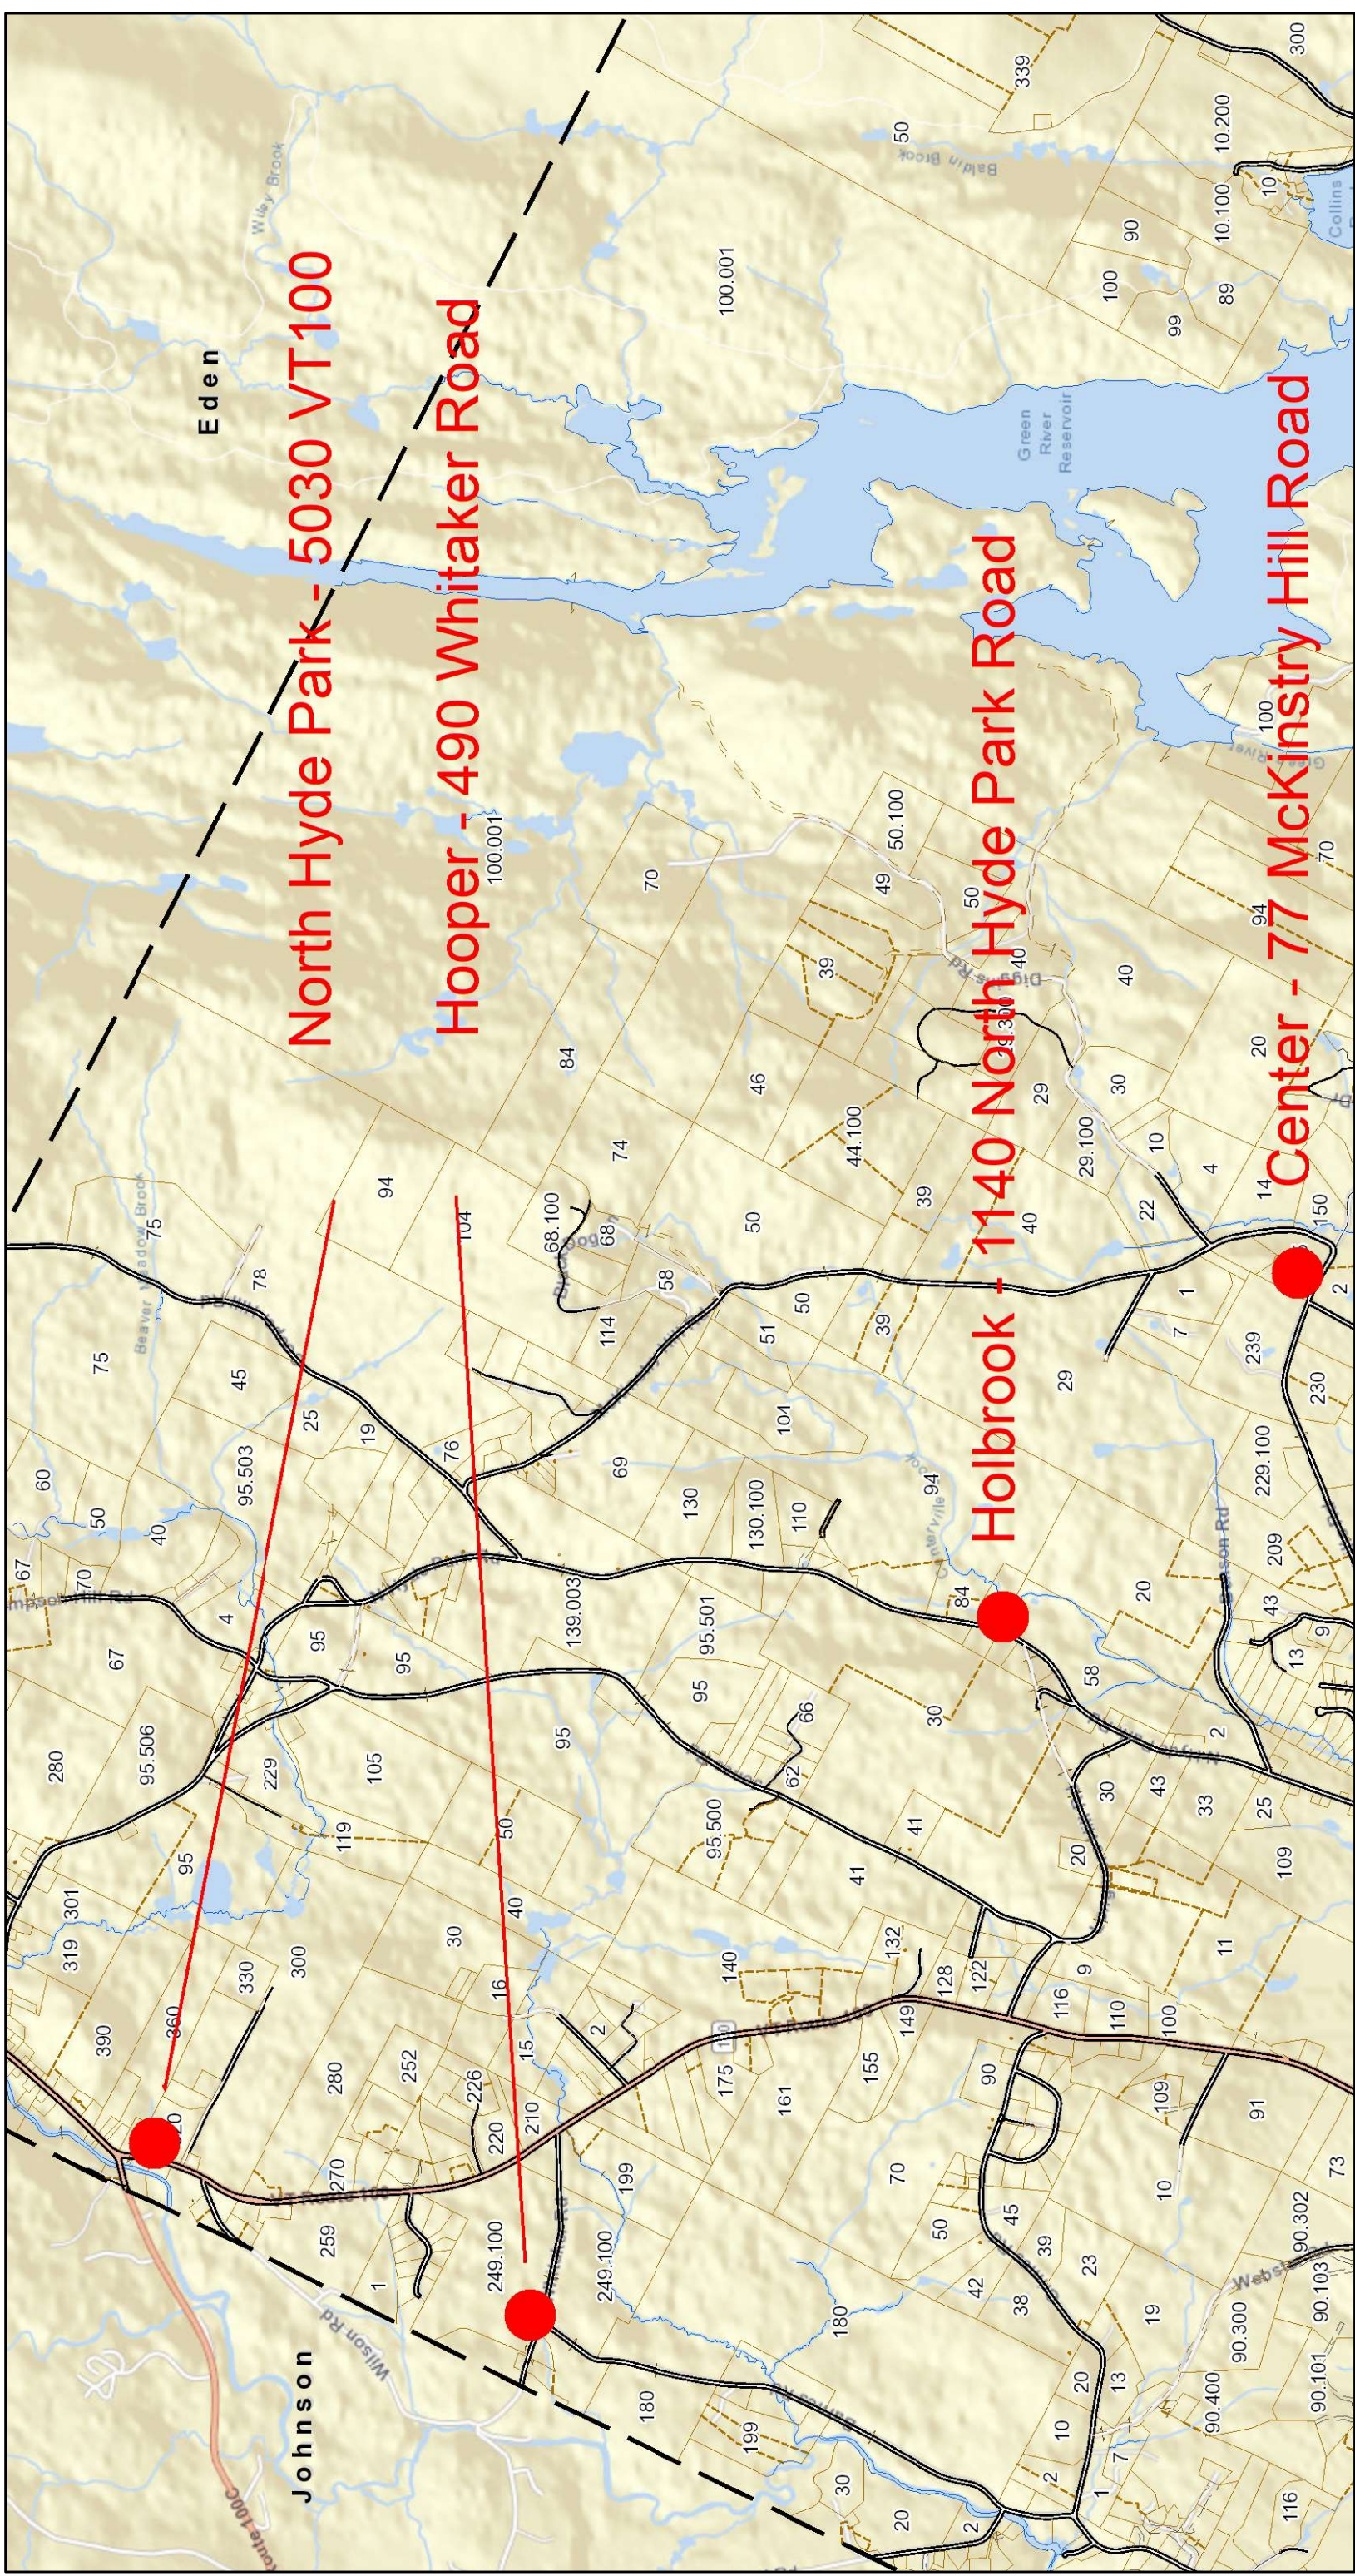

Hyde Park Cemeteries - NORTH

Hyde Park, VT

June 25, 2021

1 inch = 2144 Feet

www.cai-tech.com

Data shown on this map is provided for planning and informational purposes only. The municipality and CAI Technologies are not responsible for any use for other purposes or misuse or misrepresentation of this map.