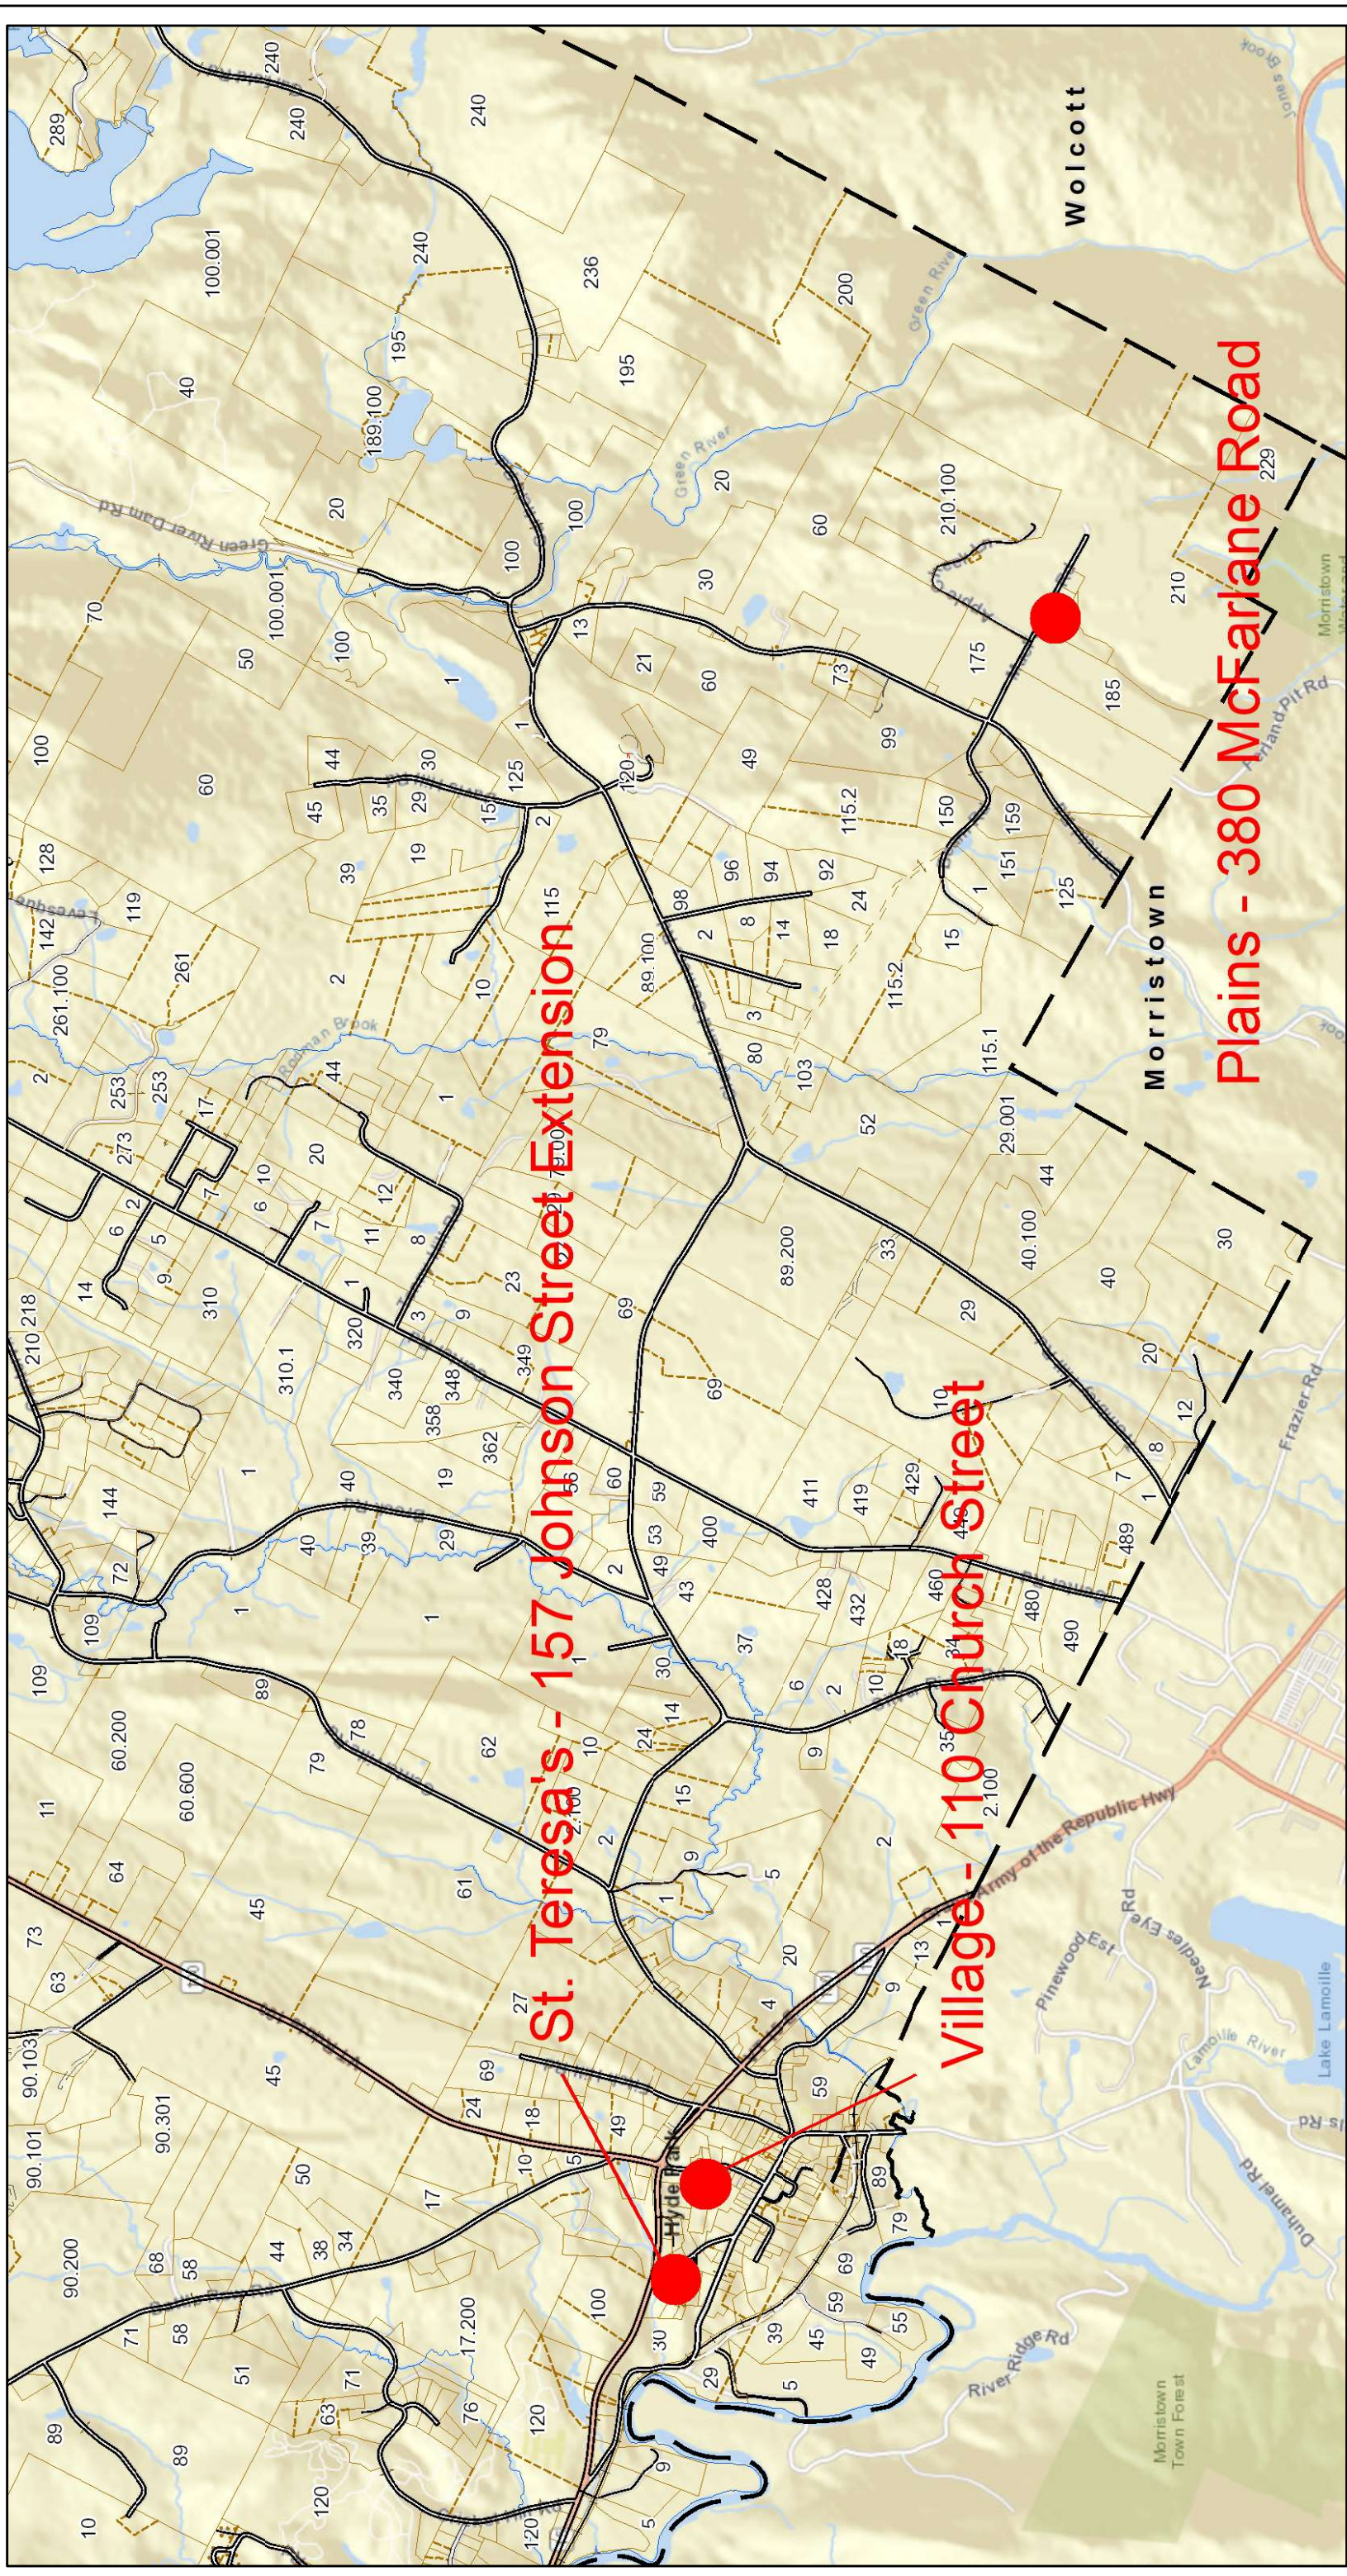

Hyde Park Cemeteries - SOUTH

Hyde Park, VT

1 inch = 2146 Feet

June 25, 2021

www.cai-tech.com

St. Teresa's - 157 Johnson Street Extension

Village - 110 Church Street

Plains - 380 McFarlane Road

Wolcott

Morristown

Data shown on this map is provided for planning and informational purposes only. The municipality and CAI Technologies are not responsible for any use for other purposes or misuse or misrepresentation of this map.